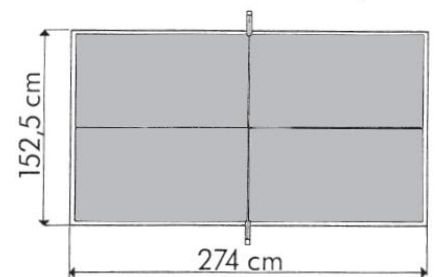

PARK

9 mm

80 mm

OUTDOOR
RESIN LAMINATE

**MAT
TOP**

Made in France

HOME & PRIVATE USE CLUBS TOURNAMENTS SCHOOL PUBLIC PARKS HOTELS RESORTS ENTERPRISES SPECIAL EVENTS

USES

Norme EN 14468-1 / 15312 (classe C)

282 kg

162 kg

	OUTDOOR
REFERENCE	
Models	Park
Colours of tops	Grey 123 137
Use	Outdoor
PLAYING QUALITY	
Thickness table top	9 mm
Coating	MATTOP
Adjustable net	Tension – Height (with advance net kit)
TABLETOP DURABILITY	
Playing surface	Resin laminate Ultra-durable
Frame surface	Aluzinc Outdoor Ultra-durable
SAFETY	
Locking system	Static
Corner protection pads	Yes
STABILITY - ROBUTNESS	
Frame height	80 mm
Leg dimensions	90 mm
Leg type	Hot-dip galvanization
EQUIPMENT – ERGONOMICS - MANOEUVRABILITY	
Wheelchair play	Yes
Net type	Steel fixed
POIDS - DIMENSIONS	
Table weight	162 kg
Packaged weight	282 kg
Playing dimensions	2740 x 1525 x 760 mm
GUARANTEE	
Guarantee	10 years
Approval	FFTT LEISURE
Category (European Standards)	EN 14468-1 – CLASSE B