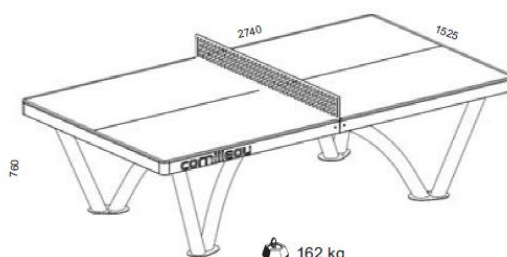

PARK

9 mm

80 mm

OUTDOOR
RESIN LAMINATE

**MAT
TOP**

Made in France

HOME & PRIVATE USE CLUBS TOURNAMENTS SCHOOL PUBLIC PARKS HOTELS RESORTS ENTERPRISES SPECIAL EVENTS

USES

Norme EN 14468-1 / 15312 (classe C)

282 kg

162 kg

	OUTDOOR
REFERENCE	
Models	Park
Colours of tops	Grey 123 137
Use	Outdoor
PLAYING QUALITY	
Thickness table top	9 mm
Coating	MATTOP
Adjustable net	Tension – Height (with advance net kit)
TABLETOP DURABILITY	
Playing surface	Resin laminate Ultra-durable
Frame surface	Aluzinc Outdoor Ultra-durable
SAFETY	
Locking system	Static
Corner protection pads	Yes
STABILITY - ROBUTNESS	
Frame height	80 mm
Leg dimensions	90 mm
Leg type	Hot-dip galvanization
EQUIPMENT – ERGONOMICS - MANOEUVRABILITY	
Wheelchair play	Yes
Net type	Steel fixed
POIDS - DIMENSIONS	
Table weight	162 kg
Packaged weight	282 kg
Playing dimensions	2740 x 1525 x 760 mm
GUARANTEE	
Guarantee	10 years
Approval	FFTT LEISURE
Category (European Standards)	EN 14468-1 – CLASSE B