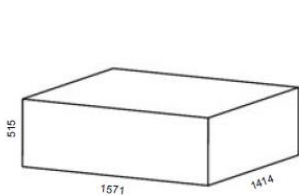

PARK

9 mm

80 mm

OUTDOOR
RESIN LAMINATE

**MAT
TOP**

Made in France

HOME & PRIVATE USE CLUBS TOURNAMENTS SCHOOL PUBLIC PARKS HOTELS RESORTS ENTERPRISES SPECIAL EVENTS

USES

Norme EN 14468-1 / 15312 (classe C)

282 kg

162 kg

	OUTDOOR
REFERENCE	
Models	Park
Colours of tops	Grey 123 137
Use	Outdoor
PLAYING QUALITY	
Thickness table top	9 mm
Coating	MATTOP
Adjustable net	Tension – Height (with advance net kit)
TABLETOP DURABILITY	
Playing surface	Resin laminate Ultra-durable
Frame surface	Aluzinc Outdoor Ultra-durable
SAFETY	
Locking system	Static
Corner protection pads	Yes
STABILITY - ROBUTNESS	
Frame height	80 mm
Leg dimensions	90 mm
Leg type	Hot-dip galvanization
EQUIPMENT – ERGONOMICS - MANOEUVRABILITY	
Wheelchair play	Yes
Net type	Steel fixed
POIDS - DIMENSIONS	
Table weight	162 kg
Packaged weight	282 kg
Playing dimensions	2740 x 1525 x 760 mm
GUARANTEE	
Guarantee	10 years
Approval	FFTT LEISURE
Category (European Standards)	EN 14468-1 – CLASSE B